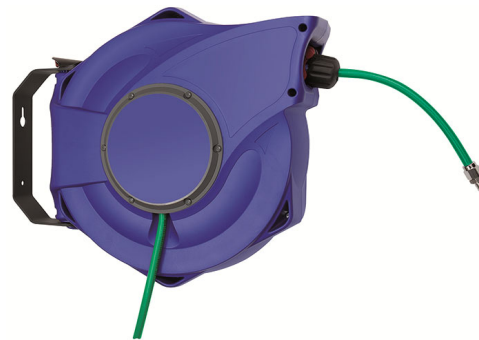

Easy mounting on the wall or ceiling. Closed, rugged, impact-resistant housing made of POM, supply/outlet R 3/8 male thread and lightweight, hard-wearing, braided PVC hose.

Incl. 2 m feeder hose

Hose material	Braided PVC
Operating pressure max.	9 bar
Operating temperature	5 °C to 60 °C
Swivel angle	180 °

Hose reel for water

Art. No	Type No.	Hose size mm	Hose length m	A mm	B mm
152314	259/4400-1	9,5x13,5	14	490.0	409.0

259/4400-1