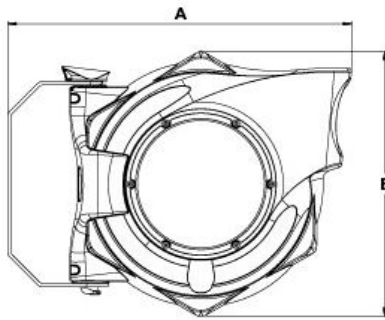

Easy mounting on the wall or ceiling. Closed, rugged, impact-resistant housing made of POM, supply/outlet R 3/8 male thread and lightweight, hard-wearing, braided PVC hose.

Incl. 2 m feeder hose

Hose material	Braided PVC
Operating pressure max.	9 bar
Operating temperature	5 °C to 60 °C
Swivel angle	180 °

Hose reel for water

Art. No	Type No.	Hose size mm	Hose length m	A mm	B mm
152314	259/4400-1	9,5x13,5	14	490.0	409.0

259/4400-1